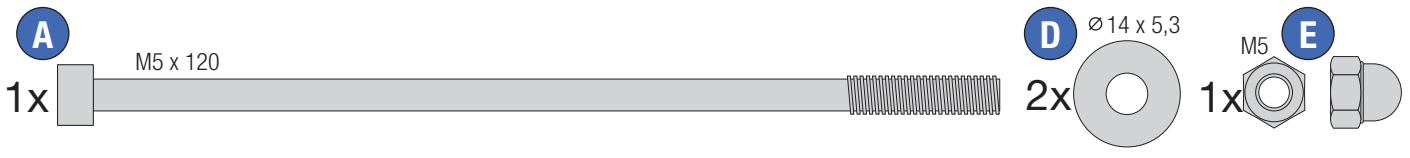

(metrisch • metric)