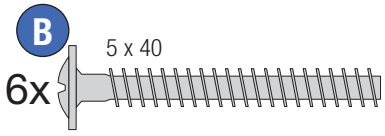

(metrisch • metric)