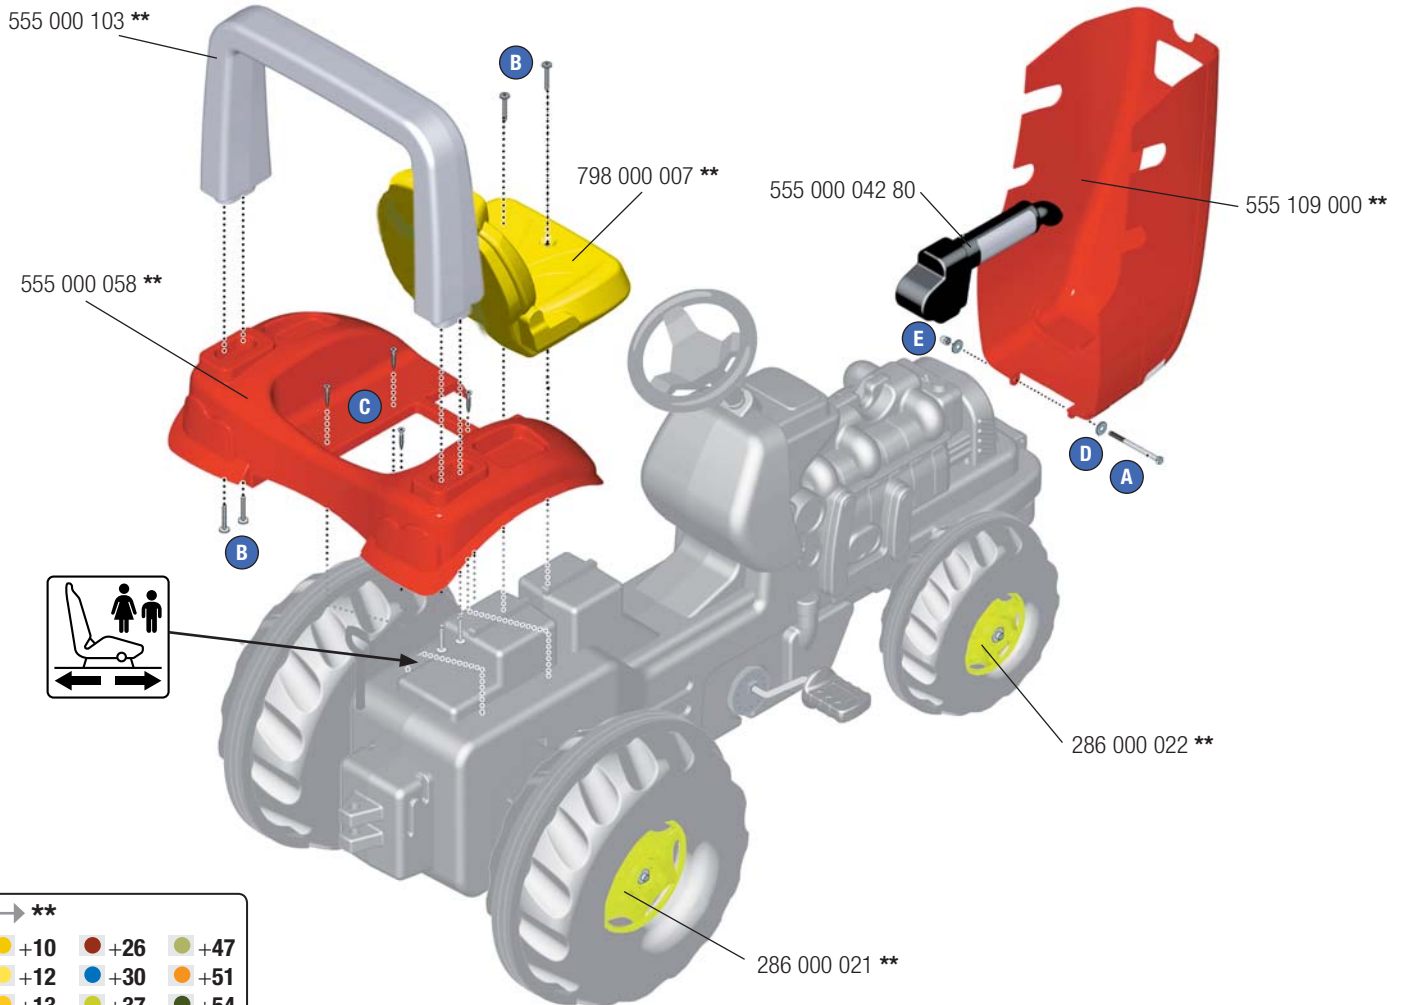

→ **		
● +10	● +26	● +47
● +12	● +30	● +51
● +13	● +37	● +54
● +20	● +40	● +70
● +22	● +41	● +75
● +23	● +44	● +80

made
in
Germany

Franz Schneider GmbH & Co KG

P.O.Box 1460

D-96459 · Neustadt bei Coburg · Germany