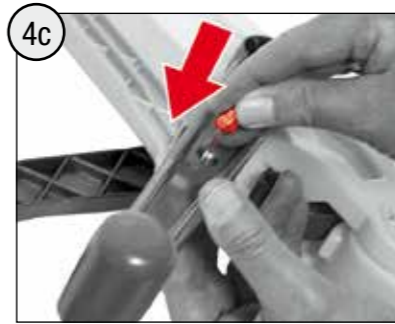

2x **A** M8 x 70

2x **H** M8

⊕

1x **B** M6 x 70 **I** M6

⊕

1x **E** M6 x 20 **K** ø20

1x **I** M6

⊕

1x **F** M6 x 16 **I** M6

⊕

⊕ ⊕

1x **C** M6 x 55

1x **I** M6

1x **I** M6

⊕

1x **D** M6 x 35 **I** M6

⊕ ⊕

3x **G** ø4 x 40

1x ⊕