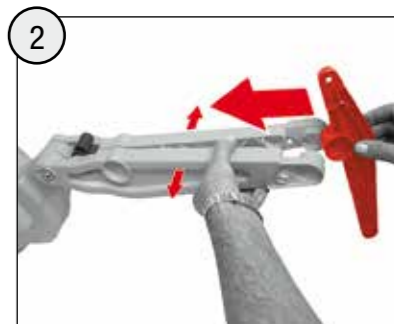

1x **B** M6 x 70 **I** M6