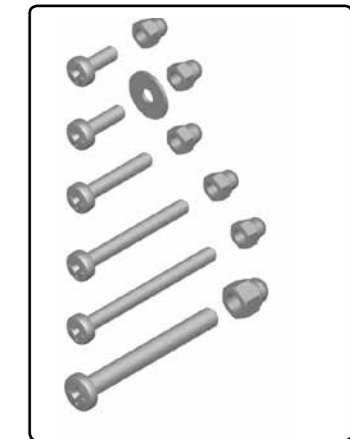

rolly®
DIGGER

rolly toys Kundendienst Deutschland:
Tel: +49 (0) 95 68 / 856-142
Fax: +49 (0) 95 68 / 856-183
e-mail: service@rollytoys.de

2018/01

200.000.800.00

---NORTH & SOUTH AMERICA only---

180 days warranty

From the date of purchase + guaranteed spare part service

The warranty does not cover damages caused by improper use or neglect

! WARNING

- CHOKING HAZARD - Small parts, Danger of being swallowed. Contains small parts in non assembled state. Must be assembled by adults.
- If toy is defective stop using it, repairs may only be carried out by adults.
- Adult supervision required.
- Never use near steps, slopes, driveways, hills, roadways, alleys or swimming pool areas.
- Always wear shoes.
- Never allow more than one rider.
- Conforms to the requirements of ASTM Standard Consumer Safety Specification on Toy Safety, F 963.

- → **
- +10
- +12
- +13
- +22
- +33
- +41
- +75
- +76
- +78
- +80
- +81

made in Germany

Franz Schneider GmbH & Co KG
P.O.Box 1460
D-96459 · Neustadt bei Coburg · Germany
Tel.: +49 (0) 95 68 / 856-0
Fax: +49 (0) 95 68 / 856-190
www.rollytoys.com