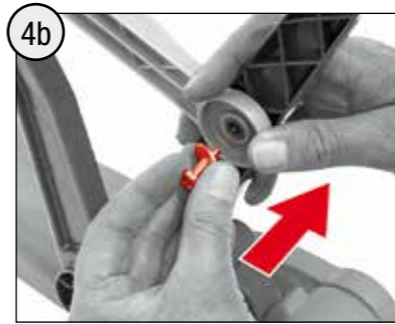

1x **E** M6 x 20 **K** ø20