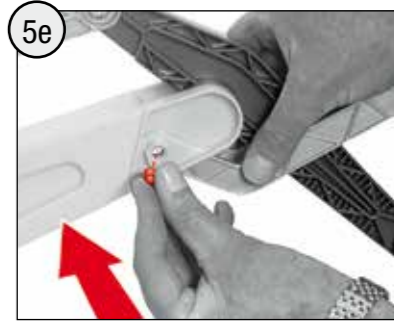

2x **A** M8 x 70

2x **H** M8

⊕

1x **B** M6 x 70 **I** M6

⊕

1x **E** M6 x 20 **K** ø20

1x **I** M6

⊕

1x **F** M6 x 16 **I** M6

⊕

⊕ ⊕

1x **C** M6 x 55

1x **I** M6

1x **I** M6

⊕

1x **D** M6 x 35 **I** M6

⊕ ⊕

3x **G** ø4 x 40

1x ⊕