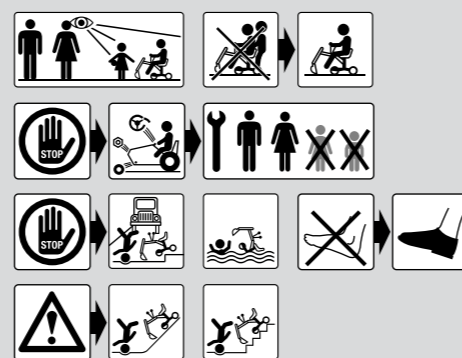

From the date of purchase + guaranteed spare part service

The warranty does not cover damages caused by improper use or neglect

! WARNING

- CHOKING HAZARD - Small parts, Danger of being swallowed. Contains small parts in non assembled state. Must be assembled by adults.
- If toy is defective stop using it, repairs may only be carried out by adults.
- Adult supervision required.
- Never use near steps, slopes, driveways, hills, roadways, alleys or swimming pool areas.
- Always wear shoes.
- Never allow more than one rider.
- Conforms to the requirements of ASTM Standard Consumer Safety Specification on Toy Safety, F 963.