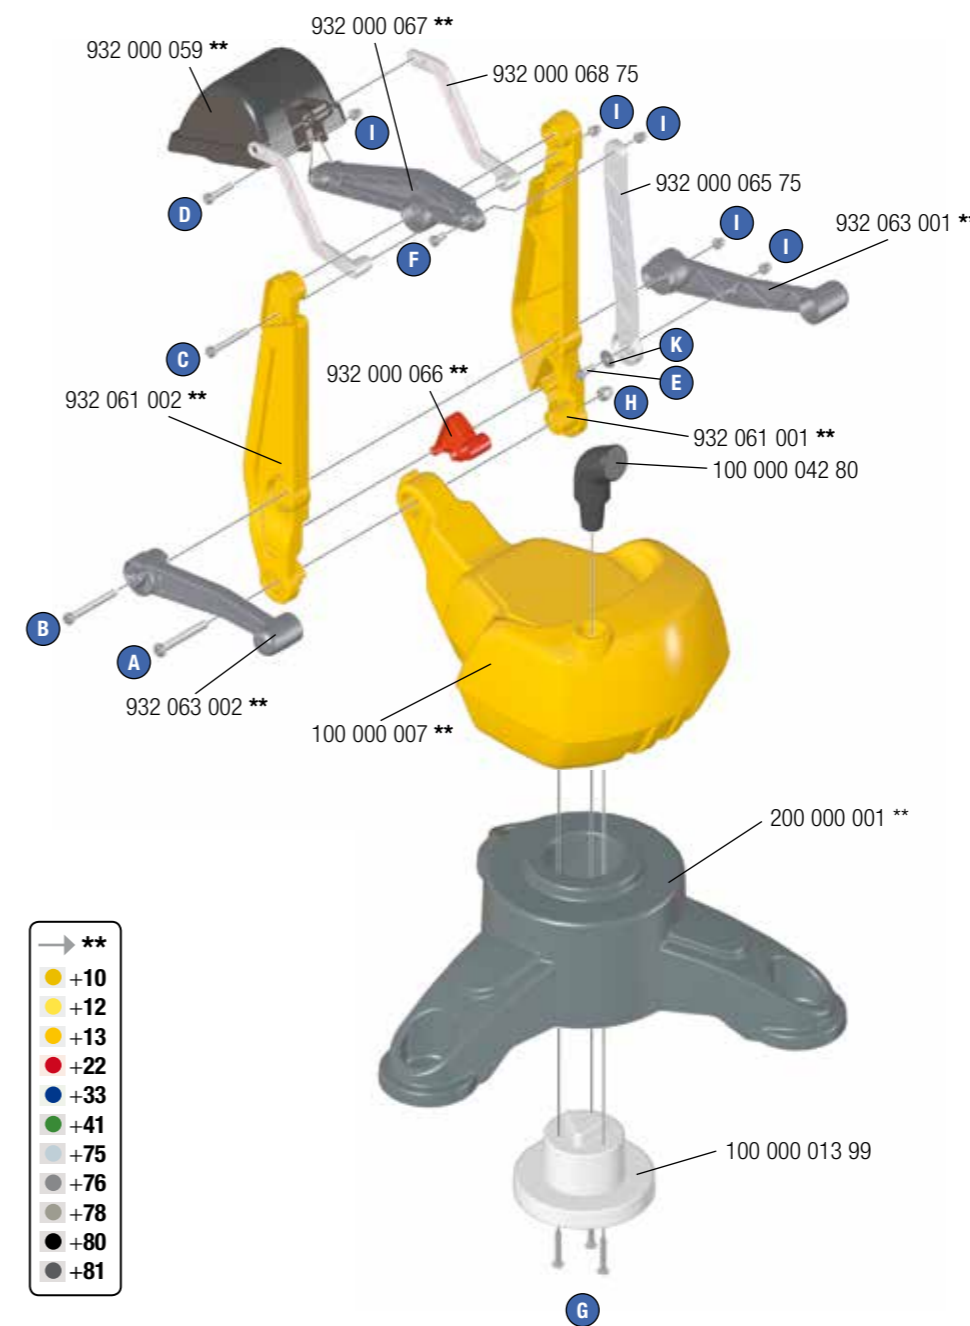

From the date of purchase + guaranteed spare part service

The warranty does not cover damages caused by improper use or neglect

! WARNING

- CHOKING HAZARD - Small parts, Danger of being swallowed. Contains small parts in non assembled state. Must be assembled by adults.
- If toy is defective stop using it, repairs may only be carried out by adults.
- Adult supervision required.
- Never use near steps, slopes, driveways, hills, roadways, alleys or swimming pool areas.
- Always wear shoes.
- Never allow more than one rider.
- Conforms to the requirements of ASTM Standard Consumer Safety Specification on Toy Safety, F 963.

2x **A** M8 x 70

2x **H** M8

⊕

1x **B** M6 x 70 **I** M6

⊕

1x **E** M6 x 20 **K** ø20

1x **I** M6

⊕

⊕ ⊕

3x **G** ø4 x 40

1x ⊕