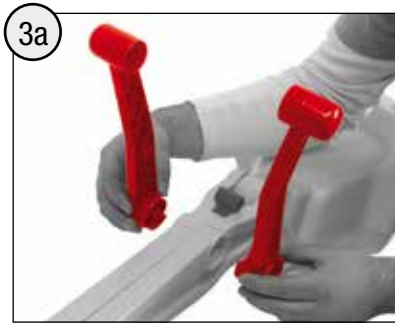

1x **B** M6 x 70 **I** M6