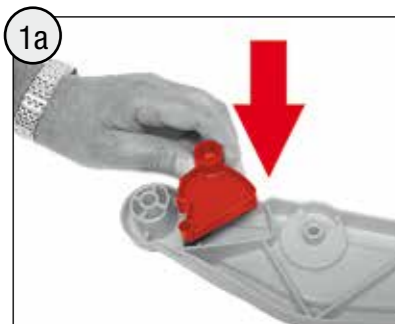

2x **A** M8 x 70

2x **H** M8

⊕

1x **B** M6 x 70 **I** M6

⊕

1x **E** M6 x 20 **K** ø20

1x **I** M6

⊕

1x **F** M6 x 16 **I** M6

⊕

⊕ ⊕

1x **C** M6 x 55

1x **I** M6

1x **I** M6

⊕

1x **D** M6 x 35 **I** M6

⊕ ⊕

3x **G** ø4 x 40

1x ⊕