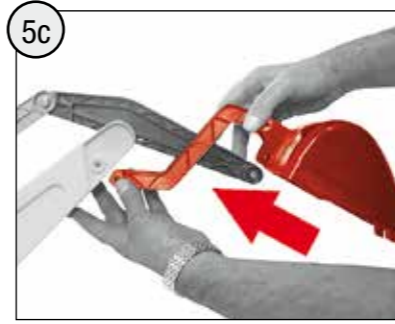

2x **A** M8 x 70

2x **H** M8

⊕

1x **B** M6 x 70 **I** M6

⊕

1x **E** M6 x 20 **K** ø20

1x **I** M6

⊕

1x **F** M6 x 16 **I** M6

⊕

⊕ ⊕

1x **C** M6 x 55

1x **I** M6

1x **I** M6

⊕

1x **D** M6 x 35 **I** M6

⊕ ⊕

3x **G** ø4 x 40

1x ⊕