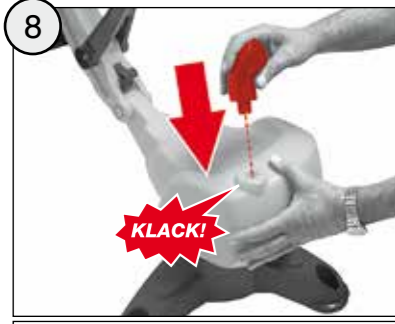

2x **A** M8 x 70

2x **H** M8

⊕

1x **B** M6 x 70 **I** M6

⊕

1x **E** M6 x 20 **K** ø20

1x **I** M6

⊕

1x **F** M6 x 16 **I** M6

⊕

⊕ ⊕

1x **C** M6 x 55

1x **I** M6

1x **I** M6

⊕

1x **D** M6 x 35 **I** M6

⊕ ⊕

3x **G** ø4 x 40

1x ⊕