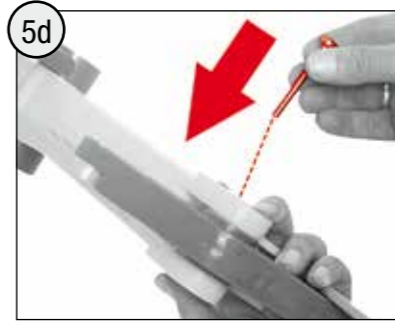

2x **A** M8 x 70

2x **H** M8

⊕

1x **B** M6 x 70 **I** M6

⊕

1x **E** M6 x 20 **K** ø20

1x **I** M6

⊕

1x **F** M6 x 16 **I** M6

⊕

⊕ ⊕

1x **C** M6 x 55

1x **I** M6

1x **I** M6

⊕

1x **D** M6 x 35 **I** M6

⊕ ⊕

3x **G** ø4 x 40

1x ⊕