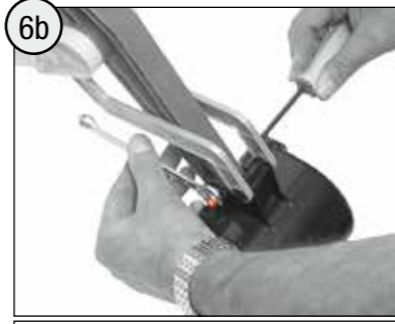

2x **A** M8 x 70

2x **H** M8

⊕

1x **B** M6 x 70 **I** M6

⊕

1x **E** M6 x 20 **K** ø20

1x **I** M6

⊕

1x **F** M6 x 16 **I** M6

⊕

⊕ ⊕

1x **C** M6 x 55

1x **I** M6

1x **I** M6

⊕

1x **D** M6 x 35 **I** M6

⊕ ⊕

3x **G** ø4 x 40

1x ⊕