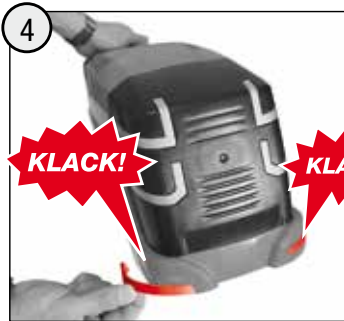

(metrisch • metric)