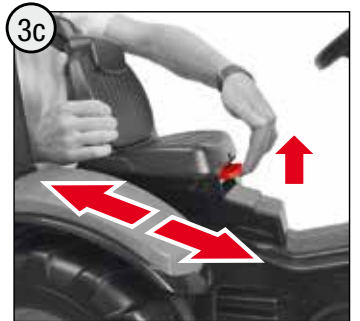

(metrisch • metric)