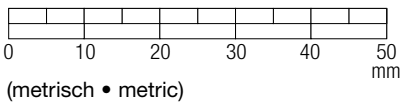

(metrisch • metric)