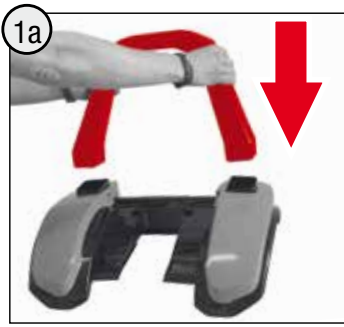

(metrisch • metric)