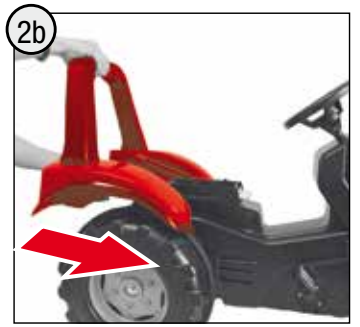

(metrisch • metric)