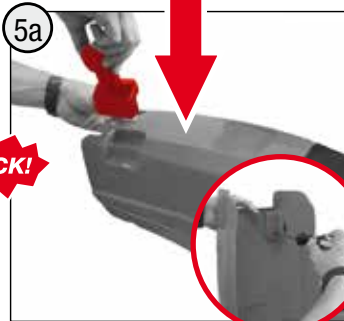

(metrisch • metric)