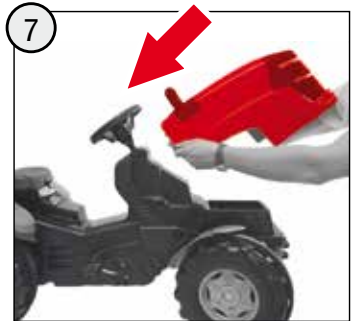

(metrisch • metric)