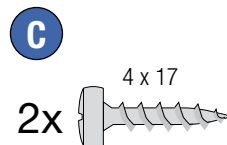

(metrisch • metric)