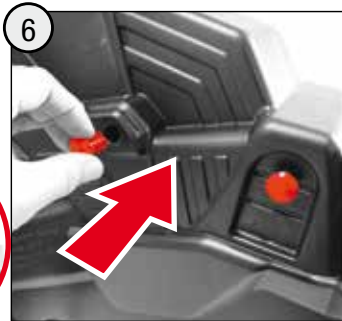

(metrisch • metric)