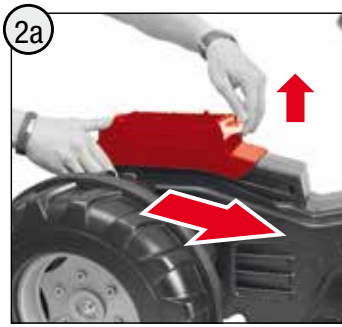

(metrisch • metric)