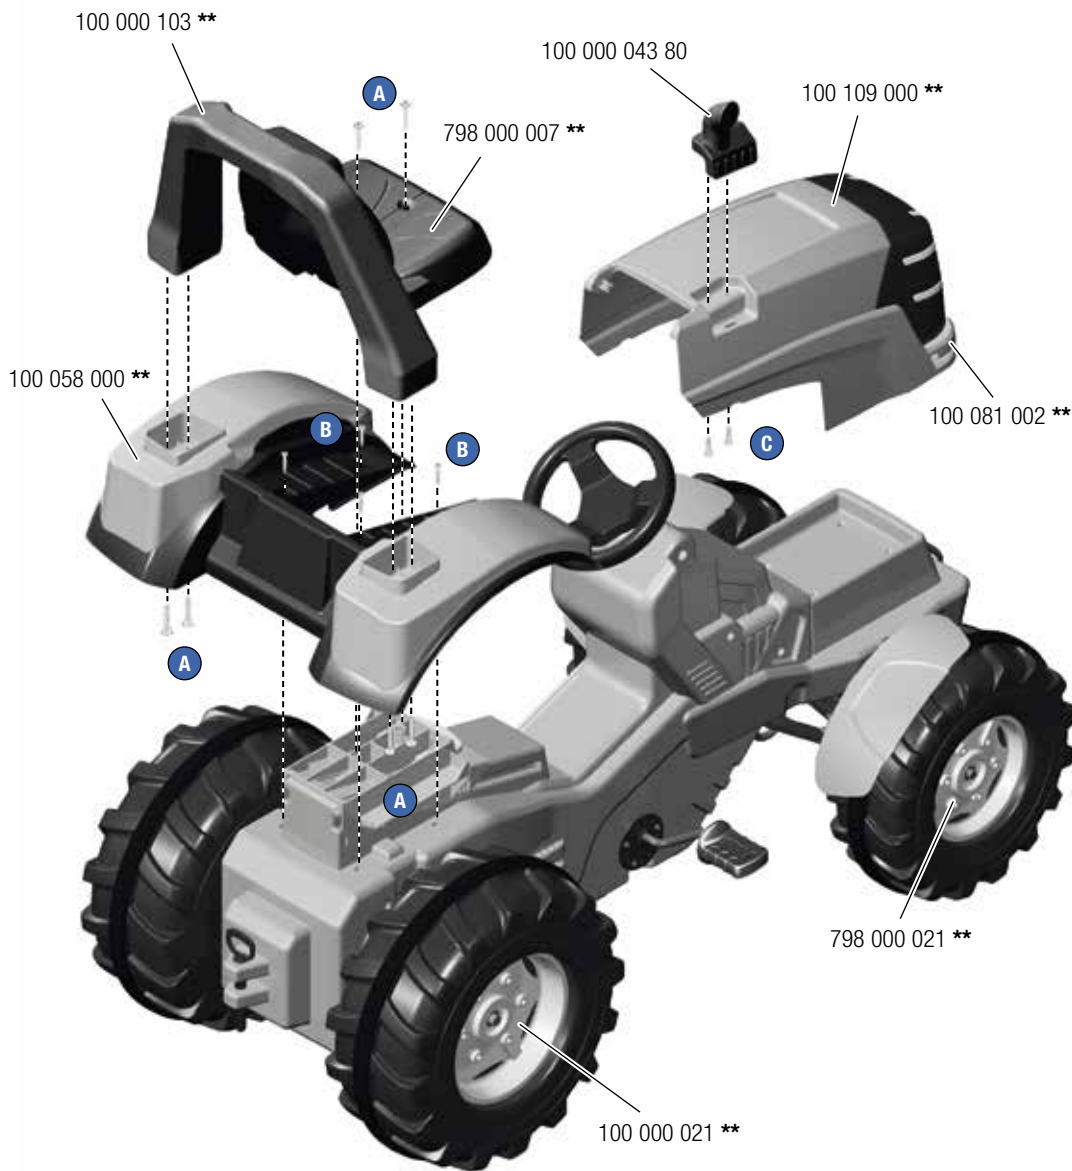

2016/08

640.000.803.00

→ **	● +10	● +26	□ +70
	● +12	● +30	□ +75
	● +13	● +37	□ +78
	● +20	● +40	● +80
	● +22	● +41	
	● +23	● +44	

made
in
Germany

Franz Schneider GmbH & Co KG

P.O.Box 1460

D-96459 · Neustadt bei Coburg · Germany